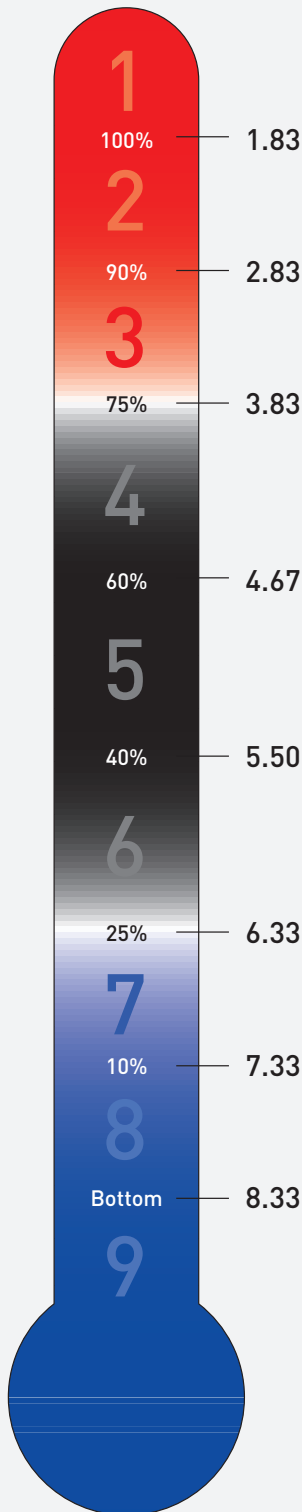

# 2016 > Certificate of Outstanding Progress

## St Joseph's RC High School

**3 Year T score = 3.44**

Based on Alps analysis of 2,580 schools & colleges your A level performance matches: